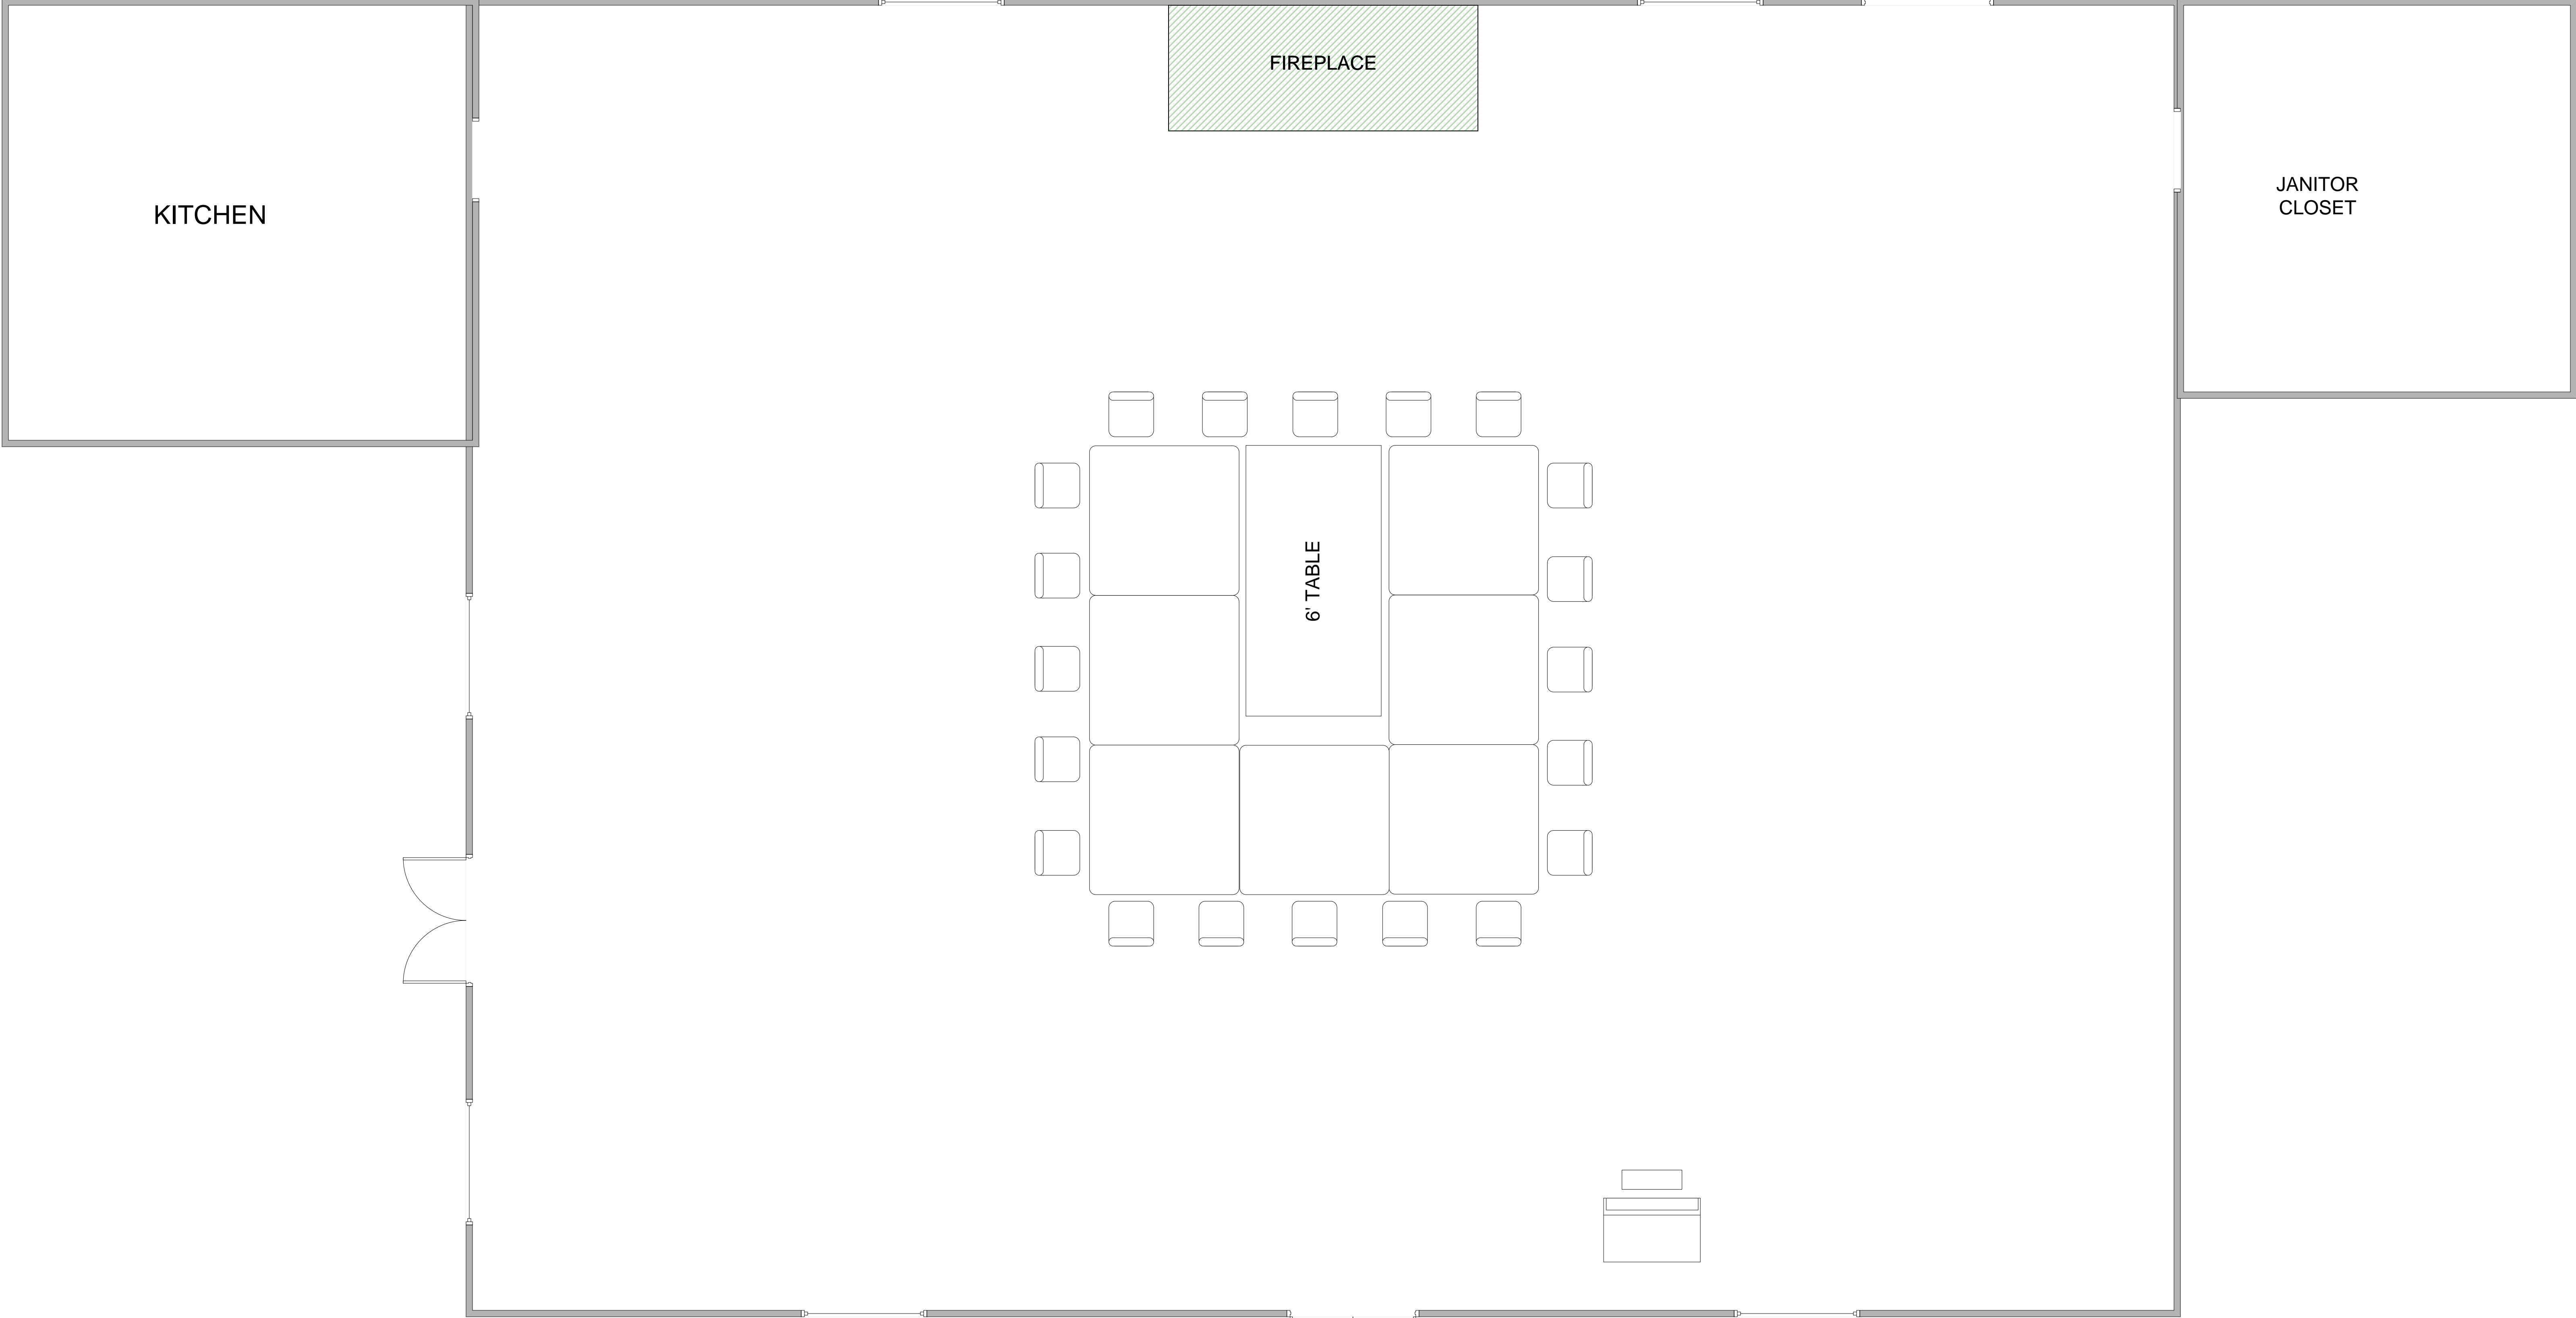

MONTGOMERY CENTER

SET UP # 8

KITCHEN

FIREPLACE

JANITOR
CLOSET

6' TABLE