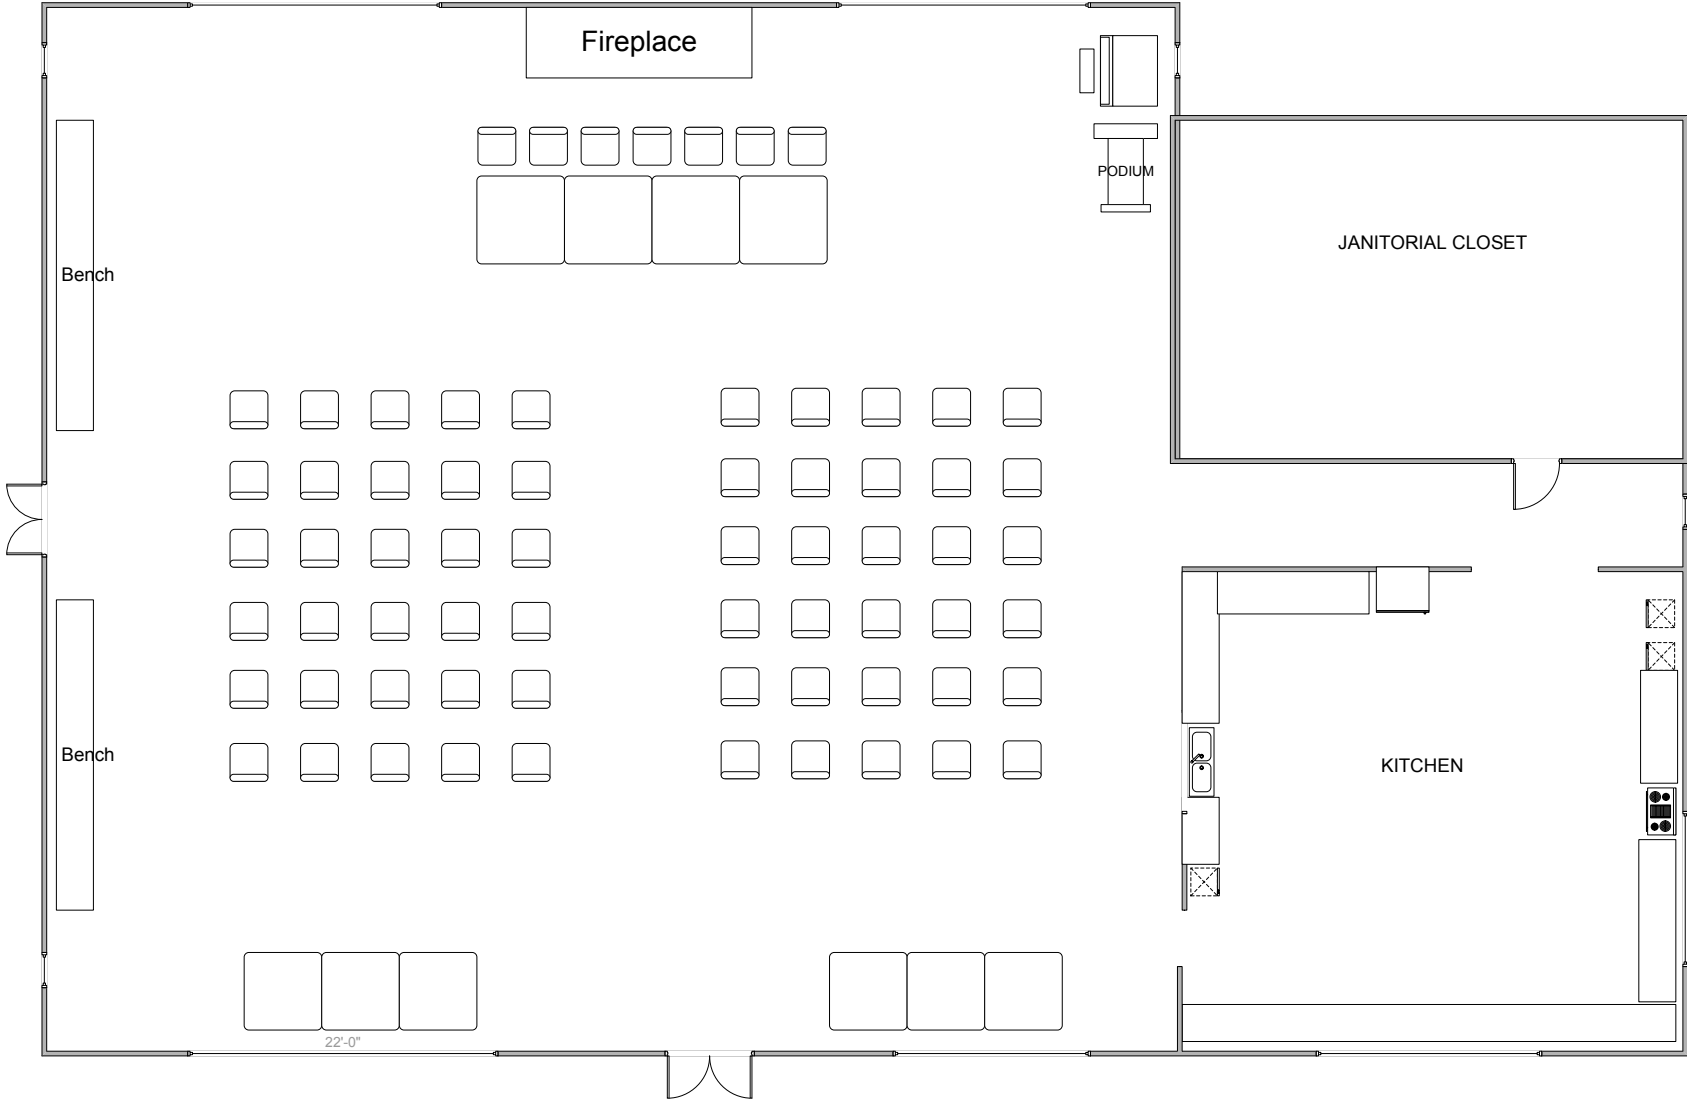

VINEYARD CENTER
(3)

Fireplace

PODIUM

JANITORIAL CLOSET

Bench

Bench

KITCHEN

22'-0"